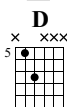

Dear sunrise

animeVer
大槻 マキ

Standard tuning

♩ = 137

A

P.M.

1 \wedge \wedge 2 \wedge \wedge 3 \wedge \wedge 4 \wedge \wedge

TAB 4/4

5-7-7-7-7-7-7-7 | 2-2-2-2-2-2-2-2 | 4-4-4-4-4-4-4-4 | 2-2-2-2-2-2-2-2

G

P.M.

5 \wedge \wedge 6 \wedge \wedge 7 \wedge \wedge 8 \wedge

TAB 4/4

5-5-5-5-5-5-5-5 | 4-4-4-4-4-4-4-4 | 2-2-2-2-2-2-2-2 | 2-7-7-2-0

D **G** **A7** **D** **D**

TAB: 45 2 3 2 0 | 46 3 0 0 0 3 | 47 2 3 2 0 | 48 2 3 2 0

Bm7 **G** **A7** **D**

TAB: 49 (2 3 2 4 2) | 50 3 0 0 2 3 | 51 0 2 2 0 0 | 52