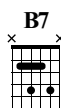

Dear sunrise

animeVer
大槻 マキ

Standard tuning

♩ = 137

A

P.M.

1 \wedge \wedge 2 \wedge \wedge 3 \wedge \wedge 4 \wedge \wedge

TAB 4/4

5-7-7-7-7-7-7-7 | 2-2-2-2-2-2-2-2 | 4-4-4-4-4-4-4-4 | 2-2-2-2-2-2-2-2

G

P.M.

5 \wedge \wedge 6 \wedge \wedge 7 \wedge \wedge 8 \wedge

TAB 4/4

5-5-5-5-5-5-5-5 | 4-4-4-4-4-4-4-4 | 2-2-2-2-2-2-2-2 | 2-7-7-2-0

A'

9 \wedge \wedge 10 \wedge \wedge 11 \wedge \wedge 12 \wedge \wedge

TAB 4/4

7-7-7-7-7-7-7-7 | 2-2-2-2-2-2-2-2 | 5-5-5-5-5-5-5-5 | 4-2-4-4-2

G

13 \wedge \wedge 14 \wedge \wedge 15 \wedge \wedge 16 \wedge

TAB 4/4