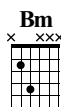

Dear sunrise

animeVer
大槻 マキ

Standard tuning

♩ = 137

A

P.M.

1 \wedge \wedge 2 \wedge \wedge 3 \wedge \wedge 4 \wedge \wedge

TAB 4/4

5-7-7-7-7-7-7-7 | 2-2-2-2-2-2-2-2 | 4-4-4-4-4-4-4-4 | 2-2-2-2-2-2-2-2

G

P.M.

5 \wedge \wedge 6 \wedge \wedge 7 \wedge \wedge 8 \wedge

TAB 4/4

5-5-5-5-5-5-5-5 | 4-4-4-4-4-4-4-4 | 2-2-2-2-2-2-2-2 | 2-7-7-2-0

D **G** **A7** **D** **D**

TAB: 45 2 3 2 0 | 46 3 0 0 0 3 | 47 2 3 2 0 | 48 2 3 2 0

Bm7 **G** **A7** **D**

TAB: 49 (2 3 2 4 2) | 50 3 0 0 2 3 | 51 0 2 2 0 0 | 52