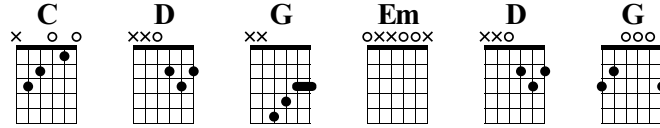

楓イントロ

スピッツ

Standard tuning

♩ = 80

Chord sequence: C D G Em C D

Capo. fret 1

Tablature for the first part of the intro, showing fret numbers for the strings (T, A, B) and chord changes.

Chord sequence: G G

Tablature for the second part of the intro, showing fret numbers for the strings (T, A, B) and chord changes.