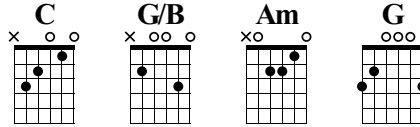

# なんでもかんでもパターン

Standard tuning  
♩ = 106

**C** Capo. fret 2 **G/B** **Am**

The main guitar tablature consists of three measures. Measure 1 is for a C chord with a capo at fret 2, showing a 1-0-3 pattern on the strings. Measure 2 is for a G/B chord, showing a 3-0-2 pattern. Measure 3 is for an Am chord, showing a 1-2-0 pattern. Each measure contains four chords, with some chords having a slur over them.

**G**

The guitar tablature for a G chord shows a 4-0-3 pattern on the strings, with a double bar line at the end of the line.